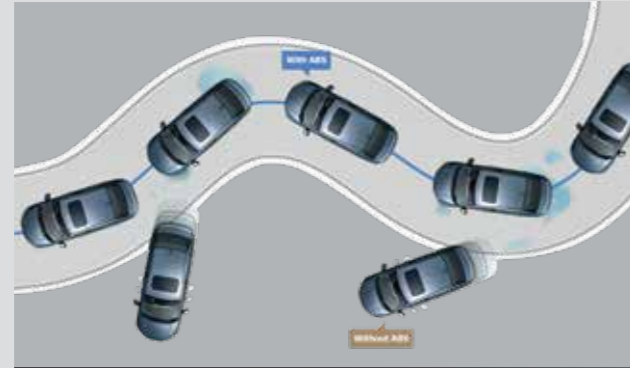

Standard ABS with EBD