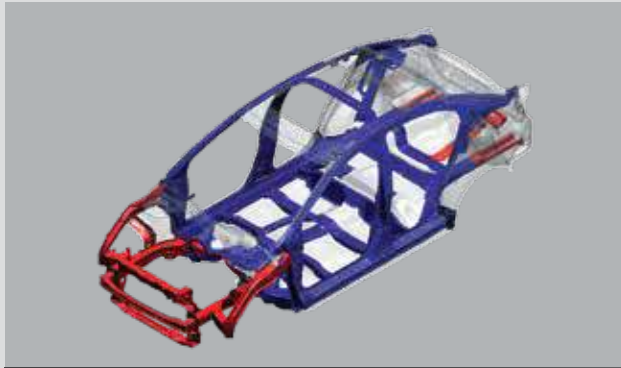

ACE™ Body Structure