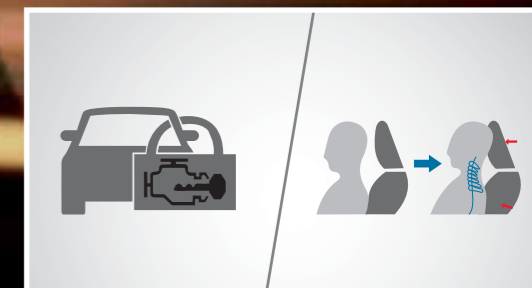

THE DEMAND TO BE THE SMOOTHEST

If you demand the smoothest transmission, it's got to be a Honda CVT, simply because nothing else combines smoothness, efficiency and performance like it does. A Honda innovation at its best, it was developed as a part of 'Earth Dreams Technology'. The 7-speed Paddle Shift when combined with Cruise Control makes sure that you have the smoothest driving experience, even on the most demanding of journeys.

Driver Side Window One-Touch Up/Down with Pinch Guard

Immobilizer Anti-theft System

Impact Mitigating Headrests

SAFETY THAT MEETS ALL DEMANDS

The New Honda Jazz is equipped with safety features like Standard Dual SRS Airbags, ABS with EBD and Rear Parking Sensor with Camera amongst others. ACE™ Body Structure and pedestrian injury mitigation technology minimize injuries in the event of a collision. Safe to say, the New Honda Jazz has got you covered, even on the things you never demanded for.