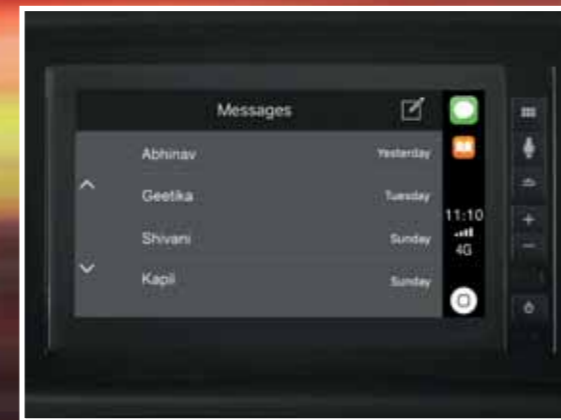

Hands-On Intelligent Steering (Audio, Hands-Free, Paddle Shift & Cruise Control)

Auto AC with Touchscreen Control Panel

Advanced Multi-Info Combi Meter

One-Push Start/Stop Button with Smart Key

ALL DEMANDS ARE FULFILLED WITHIN

Armed with the smart key, a push of the button is all it takes to set off on the most demanding of journeys in the New Honda Jazz. The Soft Pad Dashboard lures you in, while the Best-In-Class Space makes sure that you never run out of room for company. Once you discover the Hands-On Intelligent Steering Wheel with the effortless Paddle Shift and the comfort of Cruise Control, there's no turning back.

CONNECTIVITY THAT GOES BEYOND YOUR DEMANDS

The advanced floating DIGIPAD 2.0 has more connectivity features than you could ever demand. Be it the ability to seamlessly connect with your smartphone and enable a digital lifestyle through intuitive and easy-to-use controls, or the ease of unlocking the full potential of both iOS and Android phones with Apple CarPlay and Android Auto respectively. Add to that the Weblink which lets you seamlessly operate popular smartphone apps, and the rear camera display on the infotainment hub, it turns into a display audio system for the most demanding out there.

Apple CarPlay

Android Auto

Navigation

Messages

Media Player

Phone

- Voice Command
- Messages
- Media Player
- AM/FM Radio, MP3, iPod, Bluetooth for Hands-Free Telephone and Audio Streaming Support

^Segment is defined by hatchbacks with length usually up to 4 000 mm and engine size up to 1.2 Litres. *Depending on compatibility and configuration of smartphone.